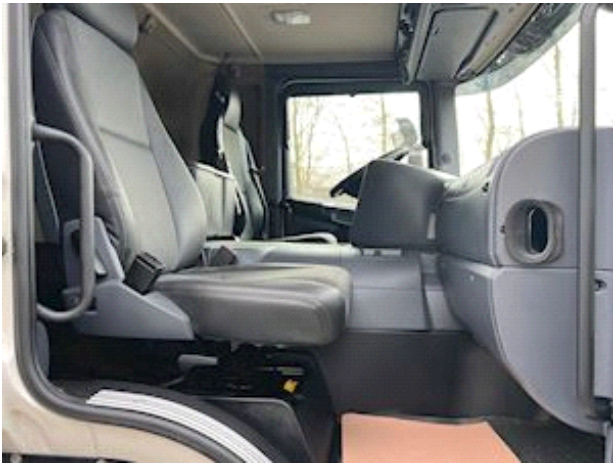

Hos os er det **LIGE UD AD LANDEVEJEN..!**

www.intertruck.dk

Intertruck Dealing ApS

NAVERVEJ 5-7 · 7620 LEMVIG · TLF. 96 63 03 30