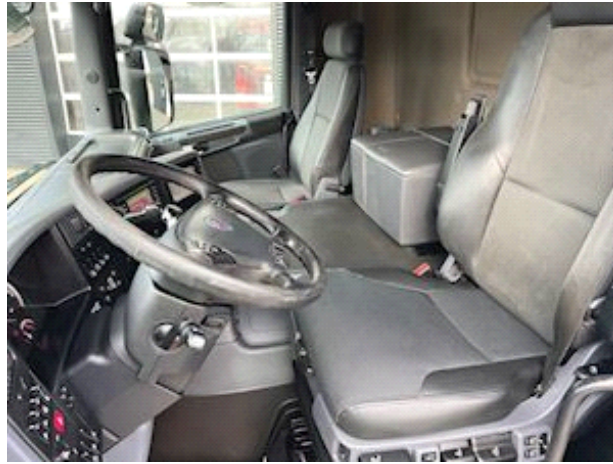

Hos os er det **LIGE UD AD LANDEVEJEN..!**

www.intertruck.dk

Intertruck Dealing ApS

NAVERVEJ 5-7 · 7620 LEMVIG · TLF. 96 63 03 30