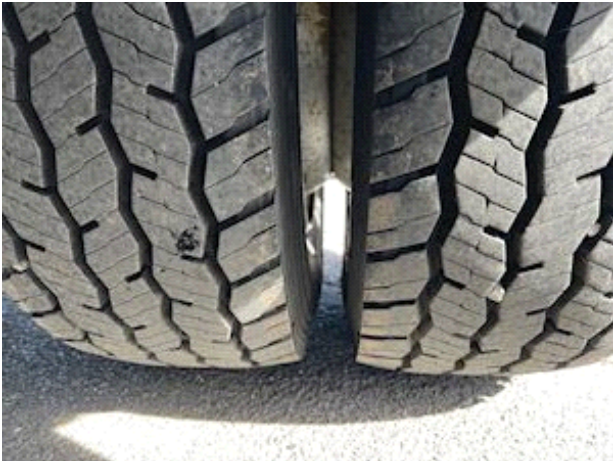

Hos os er det **LIGE UD AD LANDEVEJEN..!**

www.intertruck.dk

Intertruck Dealing ApS

NAVERVEJ 5-7 · 7620 LEMVIG · TLF. 96 63 03 30