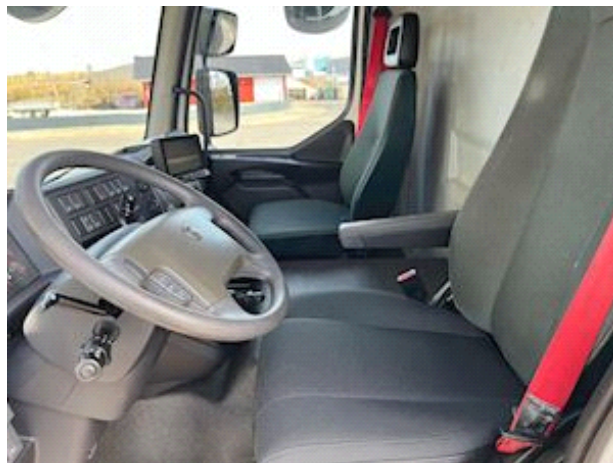

Hos os er det **LIGE UD AD LANDEVEJEN..!**

www.intertruck.dk

Intertruck Dealing ApS

NAVERVEJ 5-7 · 7620 LEMVIG · TLF. 96 63 03 30