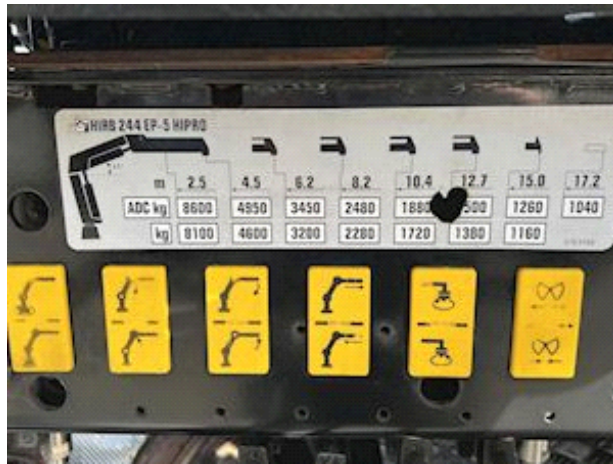

Hos os er det

LIGE UD AD LANDEVEJEN..!

www.intertruck.dk

Intertruck Dealing ApS

NAVERVEJ 5-7 · 7620 LEMVIG · TLF. 96 63 03 30