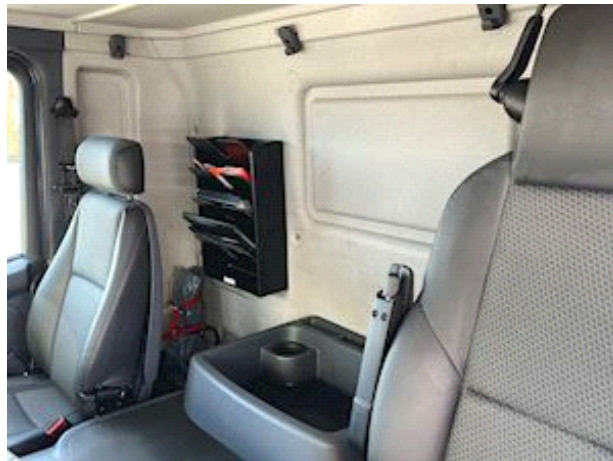

Hos os er det **LIGE UD AD LANDEVEJEN..!**

www.intertruck.dk

Intertruck Dealing ApS

NAVERVEJ 5-7 · 7620 LEMVIG · TLF. 96 63 03 30