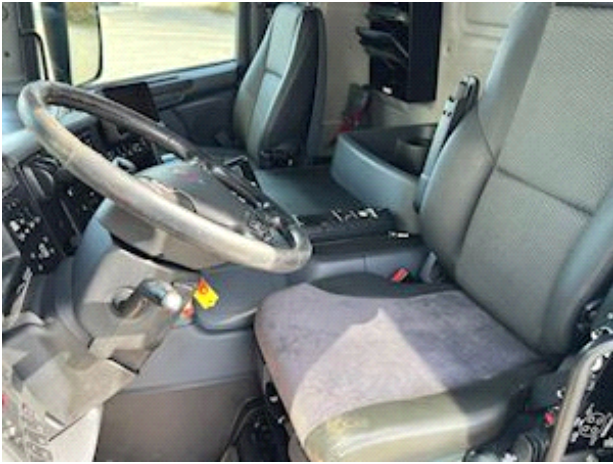

Hos os er det **LIGE UD AD LANDEVEJEN..!**

www.intertruck.dk

Intertruck Dealing ApS

NAVERVEJ 5-7 · 7620 LEMVIG · TLF. 96 63 03 30