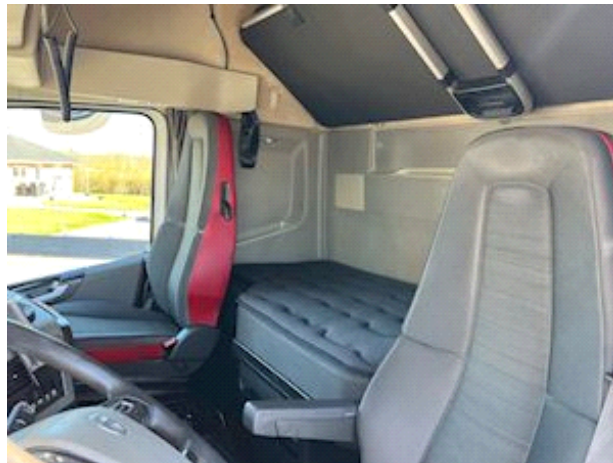

Hos os er det **LIGE UD AD LANDEVEJEN..!**

www.intertruck.dk

Intertruck Dealing ApS

NAVERVEJ 5-7 · 7620 LEMVIG · TLF. 96 63 03 30